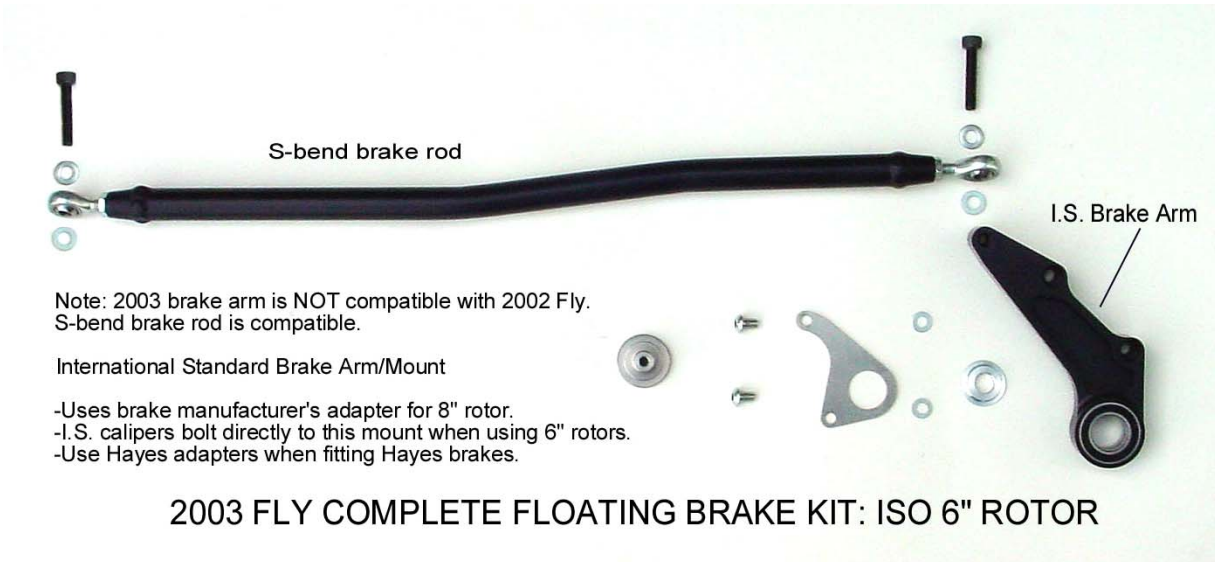

FLY BRAKE KIT: PARTS DIAGRAM AND SET-UP INFORMATION

Pictured below is the 2003 Fly left-side dropout, shown with parts removed